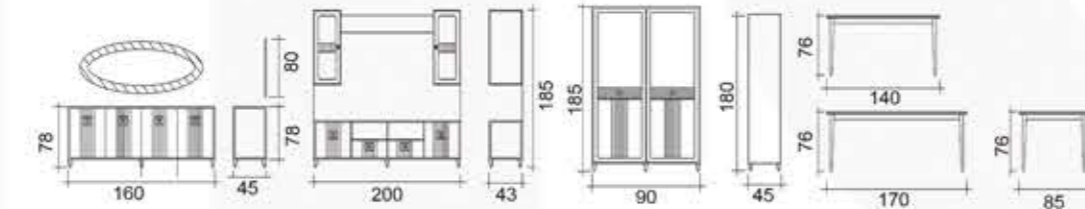

ASYA
bedroom

EFE
bedroom

TOROS
bedroom

KELEBEK
bedroom

BESTE
bedroom

MİLAS
dining room

SÖĞÜT
dining room

PLATİN
dining room

DAMLA
dining room

FULYA
young room

GÜNEŞ
young room