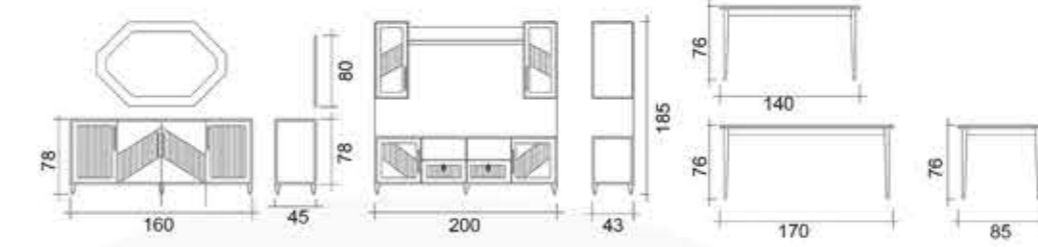

ASYA
bedroom

EFE
bedroom

TOROS
bedroom

KELEBEK
bedroom

BESTE
bedroom

MİLAS
dining room

SÖĞÜT
dining room

PLATİN
dining room

DAMLA
dining room

FULYA
young room

GÜNEŞ
young room